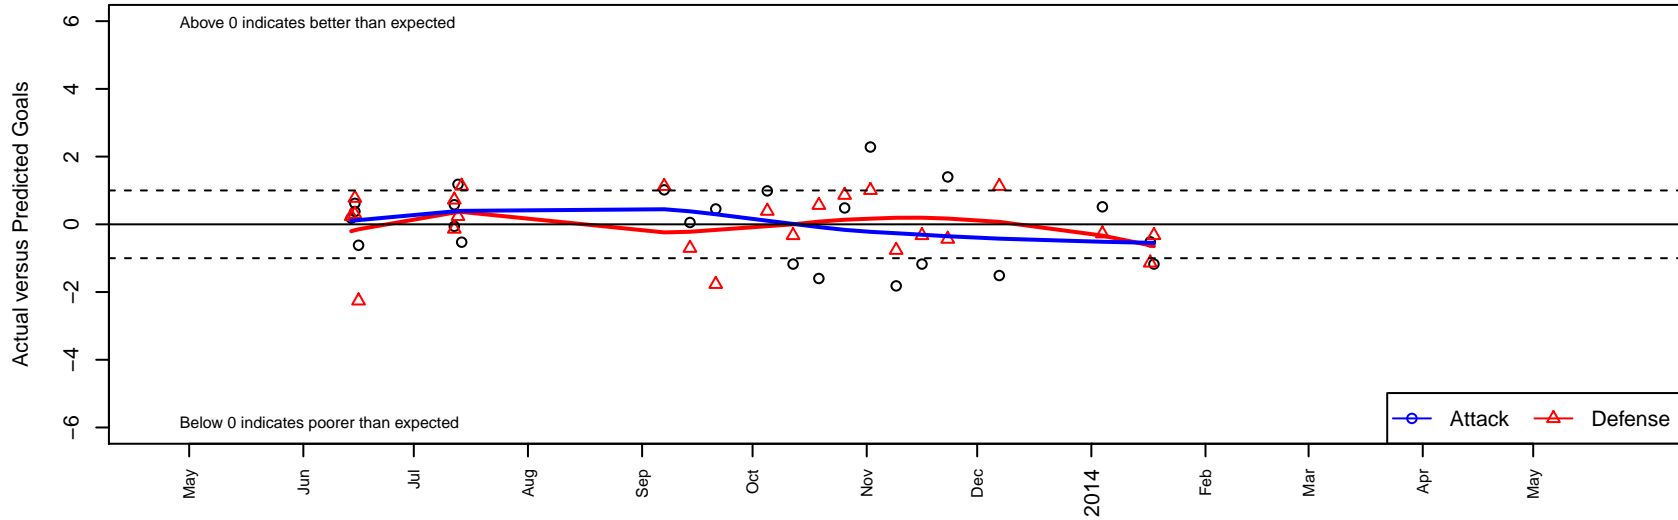

Seattle United Shoreline White G99

Seattle United Regional
 Seattle, WA
 G99 total strength=650
 attack=0.66 defense=0.54
 fall league = NPSL G14D3

Venues played:
 Shoreline Classic GU14
 Kent Cornucopia Cup GU14 Silver U14
 NPSL G14D3
 Founders Cup G99

alt names used:
 Seattle United Shoreline G99 White
 Seattle Utd Shoreline G99 White
 SYSA SEATTLE UNITED SHORELINE G99 W
 2013 Seattle United SH G99 White

Seattle United Shoreline White G99
 Dots are actual minus expected GF (blue circles) and GA (red triangles).
 Blue line is smoothed change in attack strength. Red is smoothed change in defense strength.